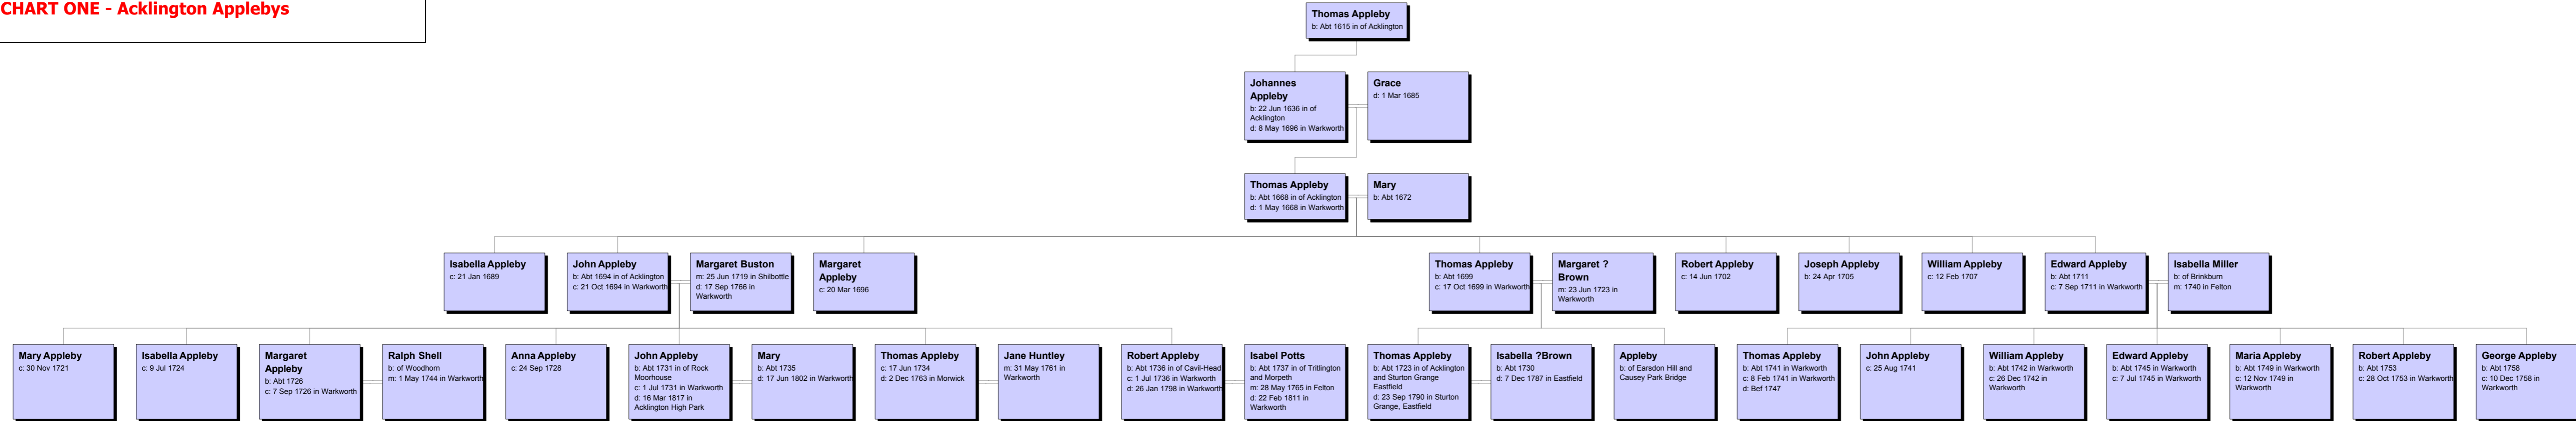

**CHART ONE - Acklington Applebys**

**Descendants of Thomas Appleby**

see CHART TWO to view descendants of John and Mary

see CHART THREE to view descendants of Thomas and Jane Huntley

see CHART FOUR to view descendants of Robert and Isabella Potts

see CHART FIVE to view descendants of Thomas and Isabella ?Brown

see CHART SIX to view the Causey Park Applebys, who are believed to descend from this line

If you can tell us anything more about the descendants of Edward and Isabella Miller - do please contact us!